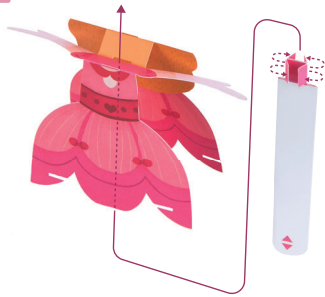

WEREWOLF

Fold the card like this to make the centre bar for the Prince, Princess, Genie, Vampire and Werewolf.

Fold the card like this to make the centre bar for the Dwarfs, Cyclops and Robot.

PRINCE

1

4

5

2

3

6

7

8

GENIE

1

4

5